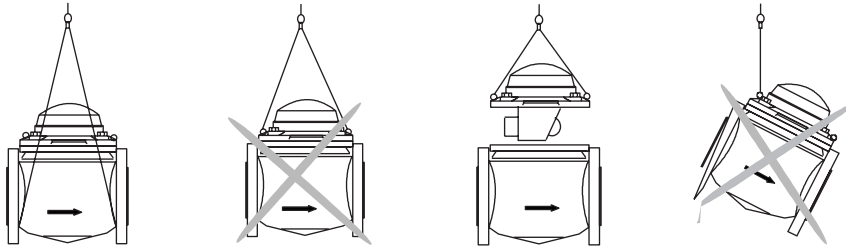

## Orientation

Type	Meter head	Pipeline
 RUBIN KMS	 upwards or sideways	 horizontal      vertical
 RUBIN KMS+	 upwards	 horizontal
 RUBIN KTW	 upwards or sideways	 horizontal      vertical
 RUBIN KTW+	 upwards	 horizontal      vertical